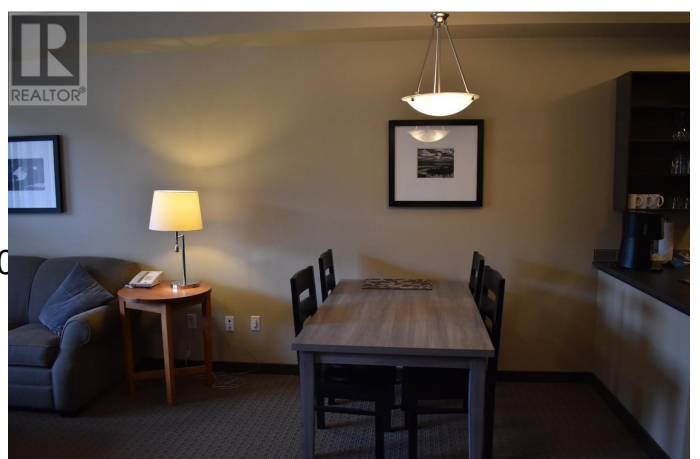

$224,500 - 2064 Summit Drive Unit# 110, Panorama

MLS® #2476508

$224,500

0 Bedroom, 0.00 Bathroom, 463 sqft
Single Family on 0.00 Acres

1000 Peaks Lodge, Panorama, British Columbia

Welcome to 110 1000 Peaks lodge, the newest construction in the upper Village. Easy access to all that Panorama has to offer, skiing, biking, night life, restaurants and more, You are just steps from it all. Fully furnished and equipped for all your needs. (id:36535)

Built in 2016

Essential Information

Listing #	2476508
Price	$224,500
Bathrooms	0.00
Square Footage	463
Acres	0.00
Year Built	2016
Type	Single Family
Sub-Type	Strata

Community Information

Address	2064 Summit Drive Unit# 110
Subdivision	1000 Peaks Lodge
City	Panorama
State	British Columbia
Zip Code	V0A1T0

Amenities

Amenities	Golf Nearby, Recreation, Ski area, Laundry Facility
Features	Corner Site, Central island, One Balcony